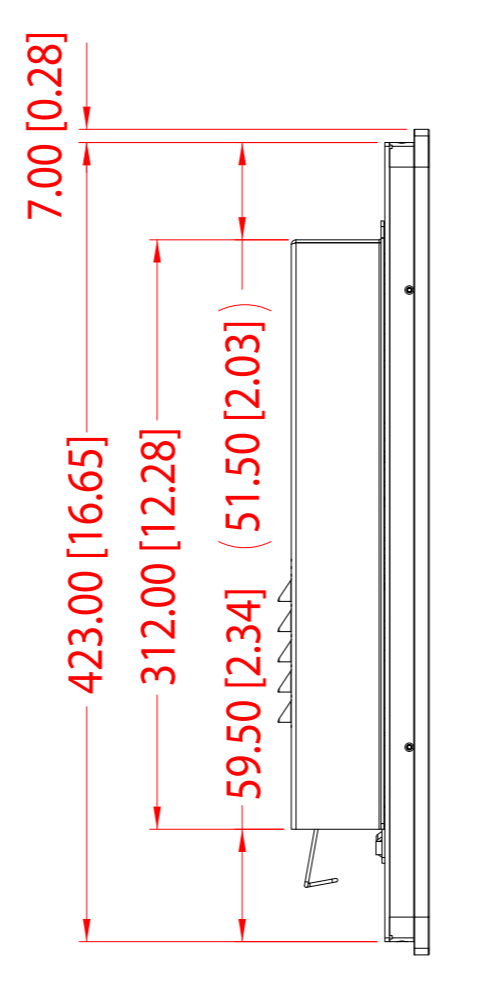

FRONT VIEW

SIDE VIEW

BACK VIEW

BOTTOM VIEW

ISOMETRIC VIEW

TOP VIEW

PANEL CUTOUT

Units: mm [inches]

SALES DRAWING HD 27T22 MMC-M82-AAA02D
shown in this drawing, but measurements generally apply for all HD 27T22 MxC-Mxx-xxxxxx models

Creation date / by:	/ /	Projection:	A1	HATTELAND® DISPLAY
Last rev. date / by:	/ /		Scale: 1:4	
Hatteland Display AS Stokkastrandvegen 87B N-5578 Nedre Vats			Tolerance: ISO 2768-1 middel	Approved by: Revision: Drawing number: A010201