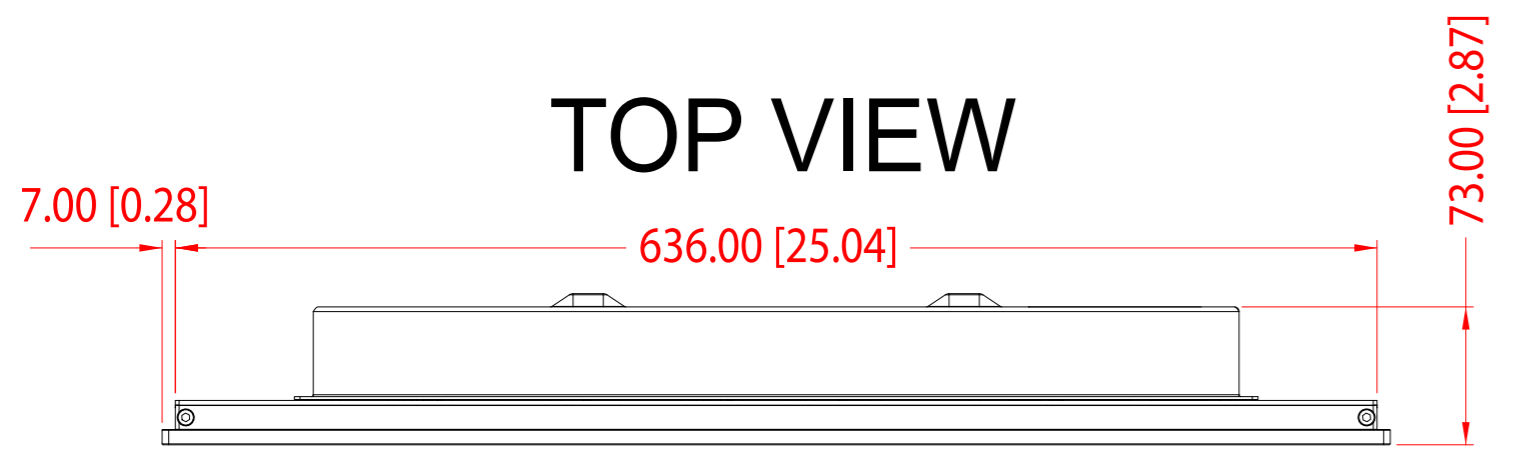

FRONT VIEW

SIDE VIEW

BACK VIEW

BOTTOM VIEW

ISOMETRIC VIEW

TOP VIEW

PANEL CUTOUT

Units: mm [inches]

SALES DRAWING HD 27T22 MMC-M82-AAA02D
shown in this drawing, but measurements generally apply for all HD 27T22 MxC-Mxx-xxxxxx models

Creation date / by:	/ /	Projection:	A1	HATTELAND® DISPLAY
Last rev. date / by:	/ /		Scale: 1:4	
Hatteland Display AS Stokkastrandvegen 87B N-5578 Nedre Vats			Tolerance: ISO 2768-1 middel	Approved by: Revision: Drawing number: A010201