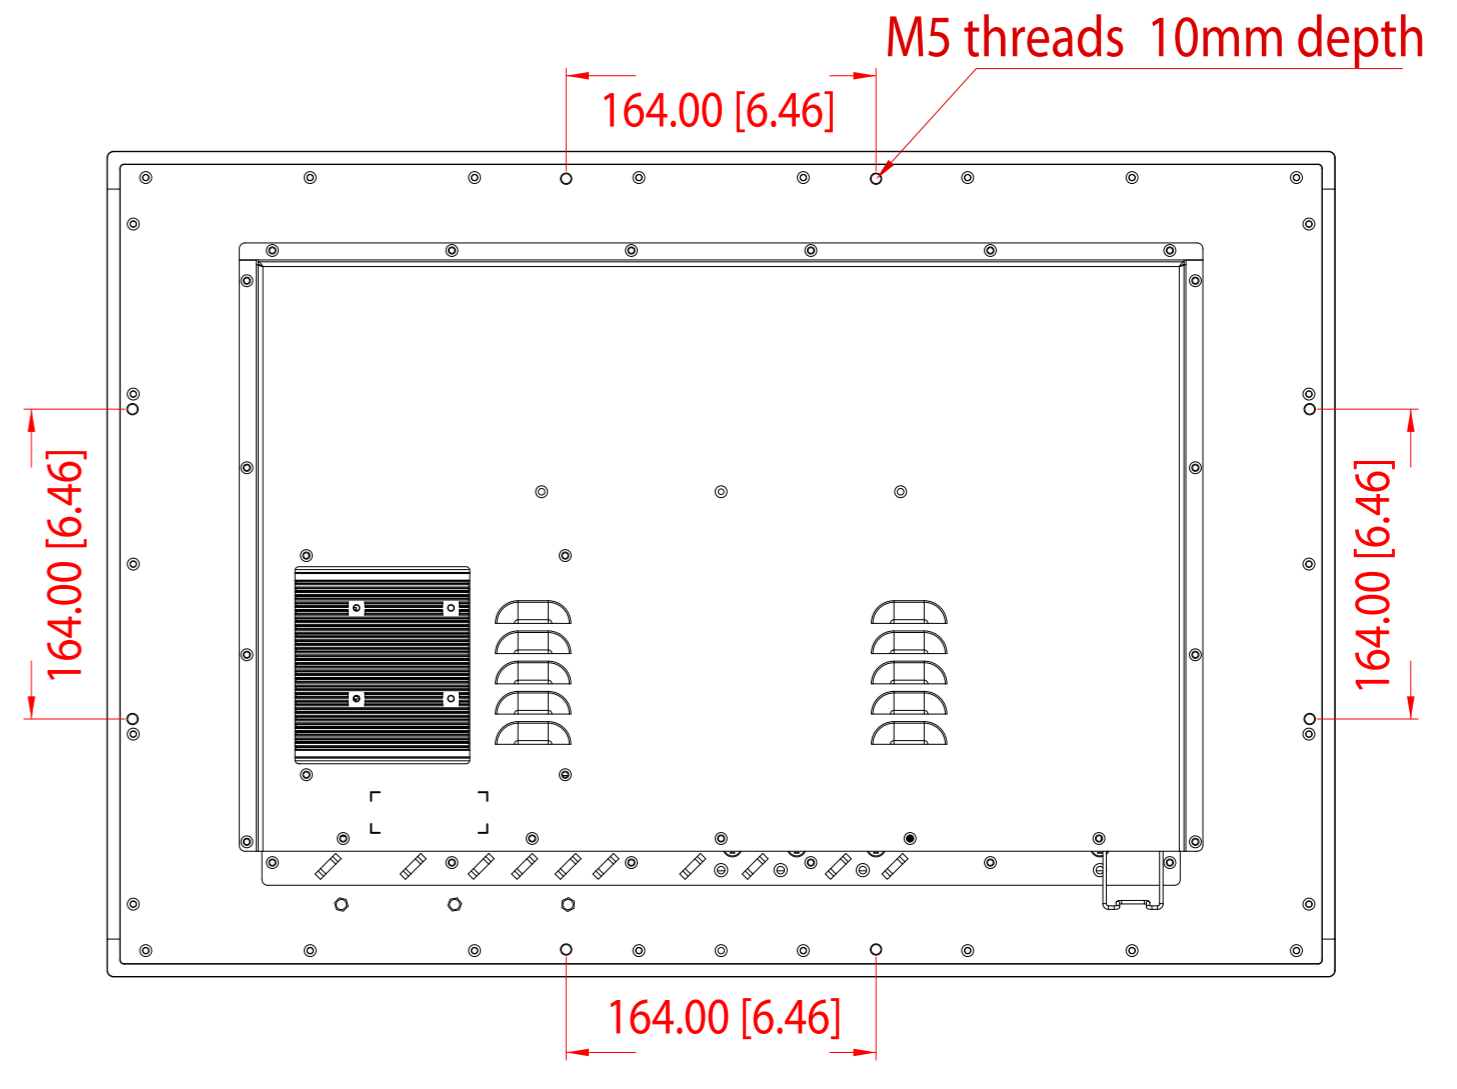

FRONT VIEW

SIDE VIEW

BACK VIEW

BOTTOM VIEW

ISOMETRIC VIEW

TOP VIEW

PANEL CUTOUT

Units: mm [inches]

SALES DRAWING HD 27T22 MMC-M82-AAA02D
shown in this drawing, but measurements generally apply for all HD 27T22 MxC-Mxx-xxxxxx models

Creation date / by:	/ /	Projection:	A1	HATTELAND® DISPLAY
Last rev. date / by:	/ /		Scale: 1:4	
Hatteland Display AS Stokkastrandvegen 87B N-5578 Nedre Vats			Tolerance: ISO 2768-1 middel	Approved by: Revision: Drawing number: A010201