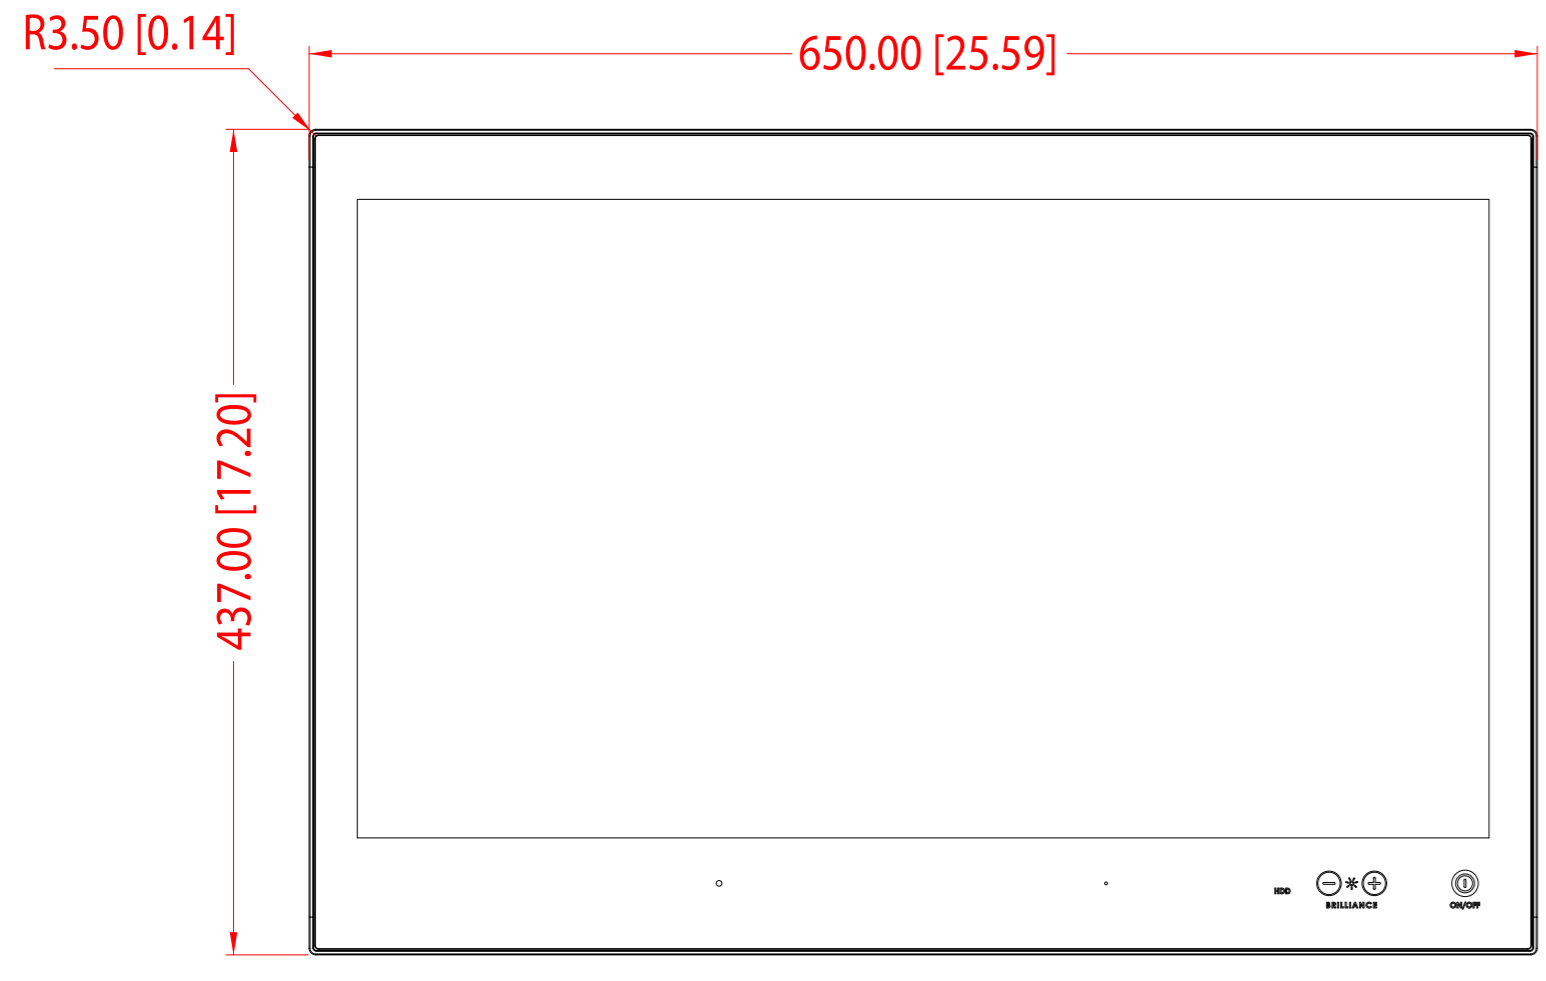

FRONT VIEW

SIDE VIEW

BACK VIEW

BOTTOM VIEW

ISOMETRIC VIEW

TOP VIEW

PANEL CUTOUT

Units: mm [inches]

SALES DRAWING HD 27T22 MMC-M82-AAA02D
shown in this drawing, but measurements generally apply for all HD 27T22 MxC-Mxx-xxxxxx models

Creation date / by:	/ /	Projection:	A1	HATTELAND® DISPLAY
Last rev. date / by:	/ /		Scale: 1:4	
Hatteland Display AS Stokkastrandvegen 87B N-5578 Nedre Vats			Tolerance: ISO 2768-1 middel	Approved by: Revision: Drawing number: A010201