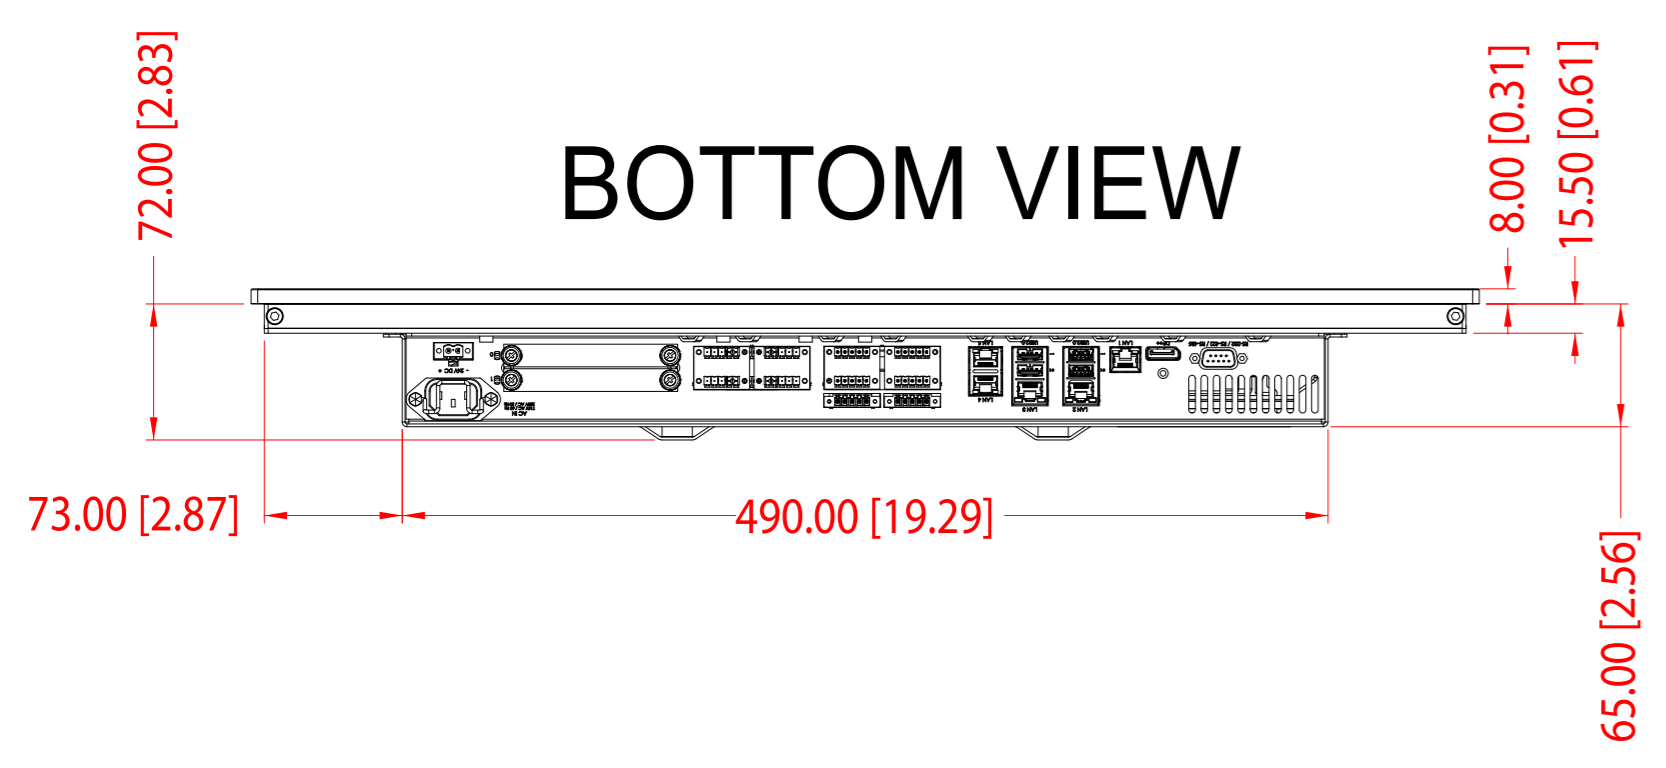

BOTTOM VIEW